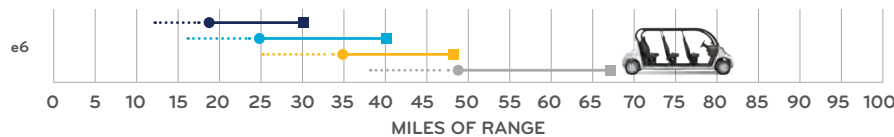

- Range on all Polaris® electric vehicles will vary depending on temperature, grade, payload and driving style. Average range value includes testing at 25 mph with 332 lb of cargo and a stop/start every 1,000 ft on a flat grade.
- NEV values attained via testing in accordance with NEV America requirements with continuous use on a horizontal grade.